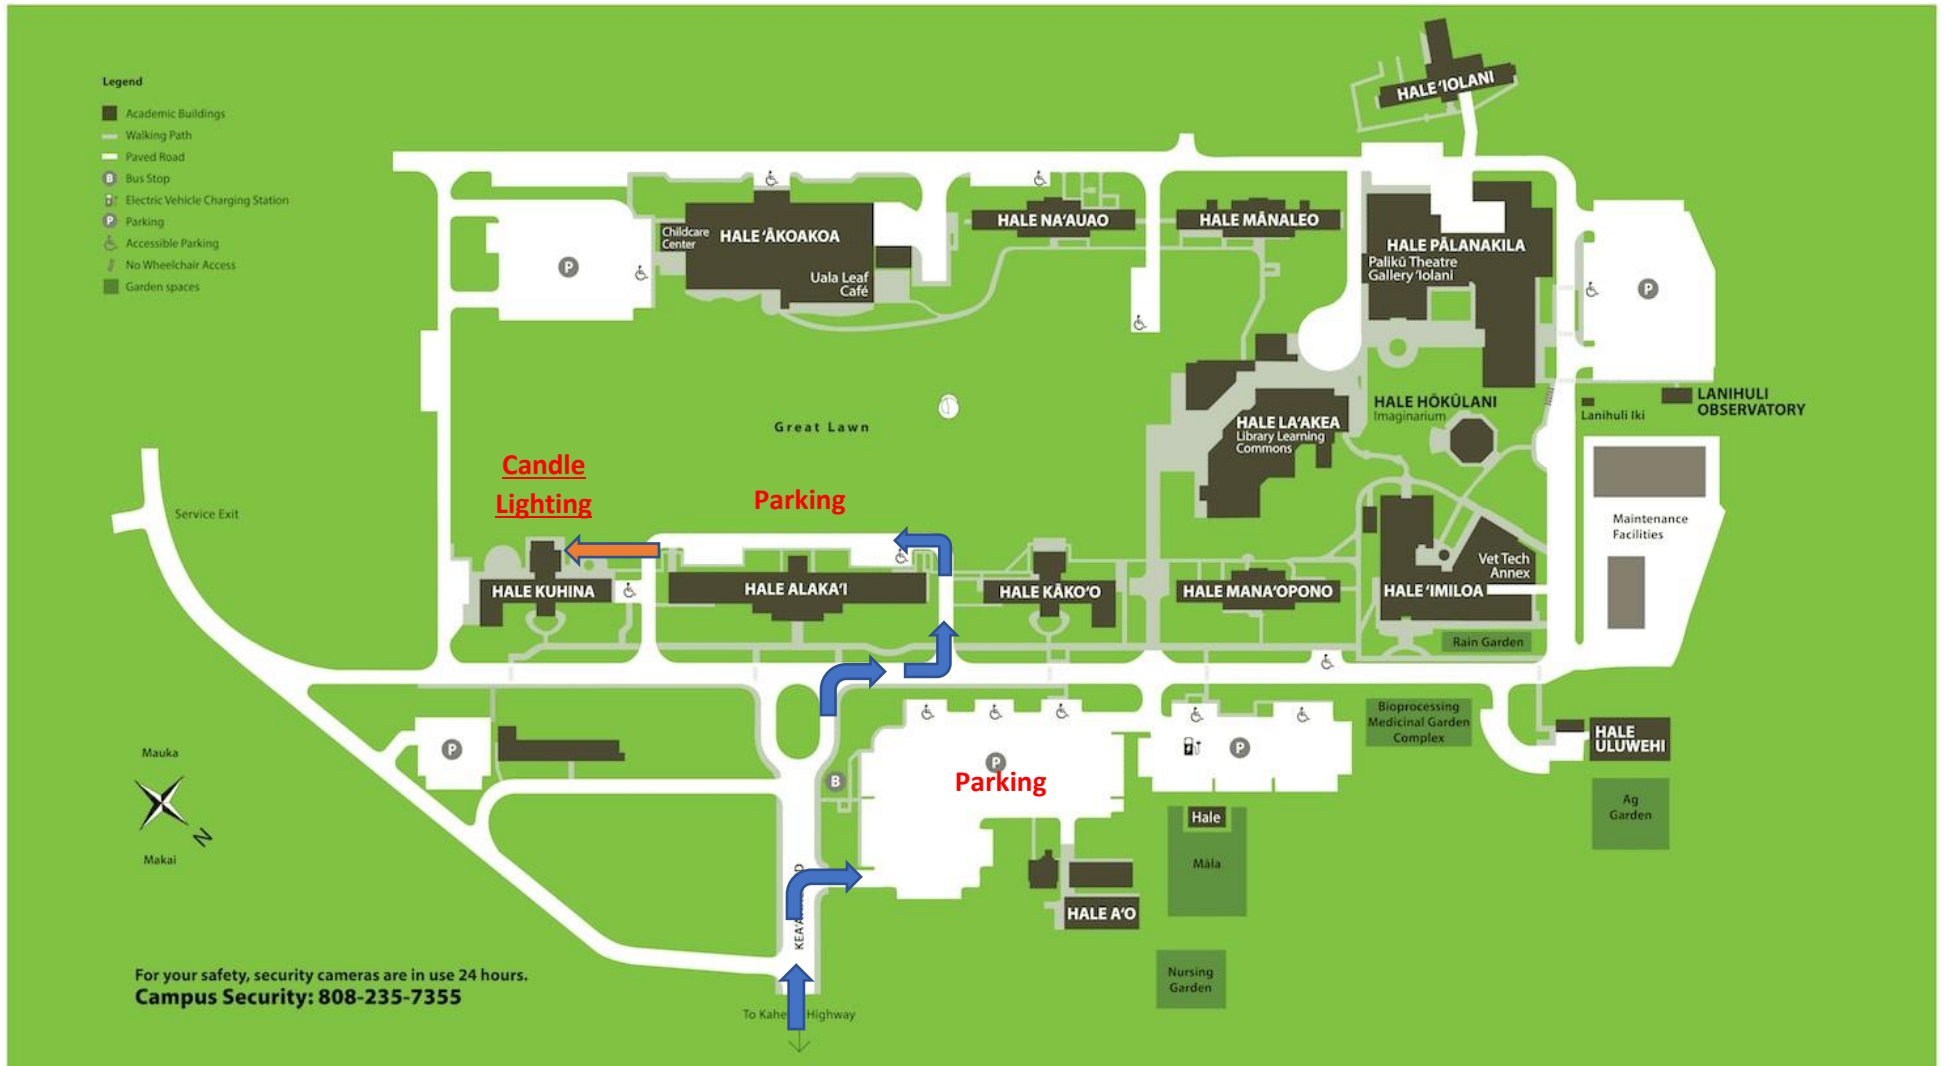

TCF Honolulu Chapter Candle Lighting Ceremony Windward Community College

To get to Windward Community College (WCC) from Honolulu, when you get to the windward side, get on Likelike Hwy and take the Kahekili Hwy Exit. Once on Kahekili Hwy heading North (to the north shore), the second stop light should be Keaahala Rd. Turn left onto Keaahala Rd. Keaahala Rd leads into Windward Community College shown at the bottom of the map below.

The Candle Lighting Ceremony will be held in Hale Kuhina. The Entrance is in the back identified by the orange arrow ←. There is limited parking behind Hale Alaka'i. You can park in the first parking lot and walk to Hale Kuhina.